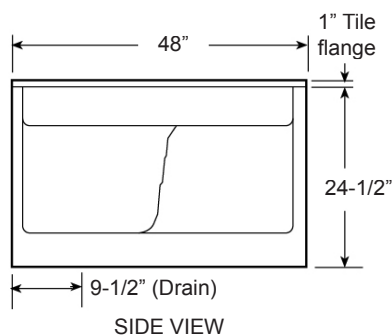

Bonaire™ 4848 Shower Base

model number: DR52 (LH),
EU20 (RH)

exterior dimensions:
48" L x 48" W x 24-1/2" H

Bonaire™ 4848 Shower Base

Model: DR52 and EU20

Ordering Information

Product Code

DR52 Bonaire™ 4848 Shower Base, Left Hand
EU20 Bonaire™ 4848 Shower Base, Right Hand

PRODUCT SPECIFICATIONS AND AVAILABILITY ARE SUBJECT TO CHANGE WITHOUT NOTICE

Specifications

Overall Dimensions

48" L x 48" W x 24-1/2" H
(1219 mm L x 1219 mm W x 622 mm H)

Product Weight

66 lb (30 kg)

Floor Loading

32 lb/ft² (156 kg/m²)

Bonaire™ 4848 Shower base, Left Hand (DR52)

SIDE VIEW

END VIEW